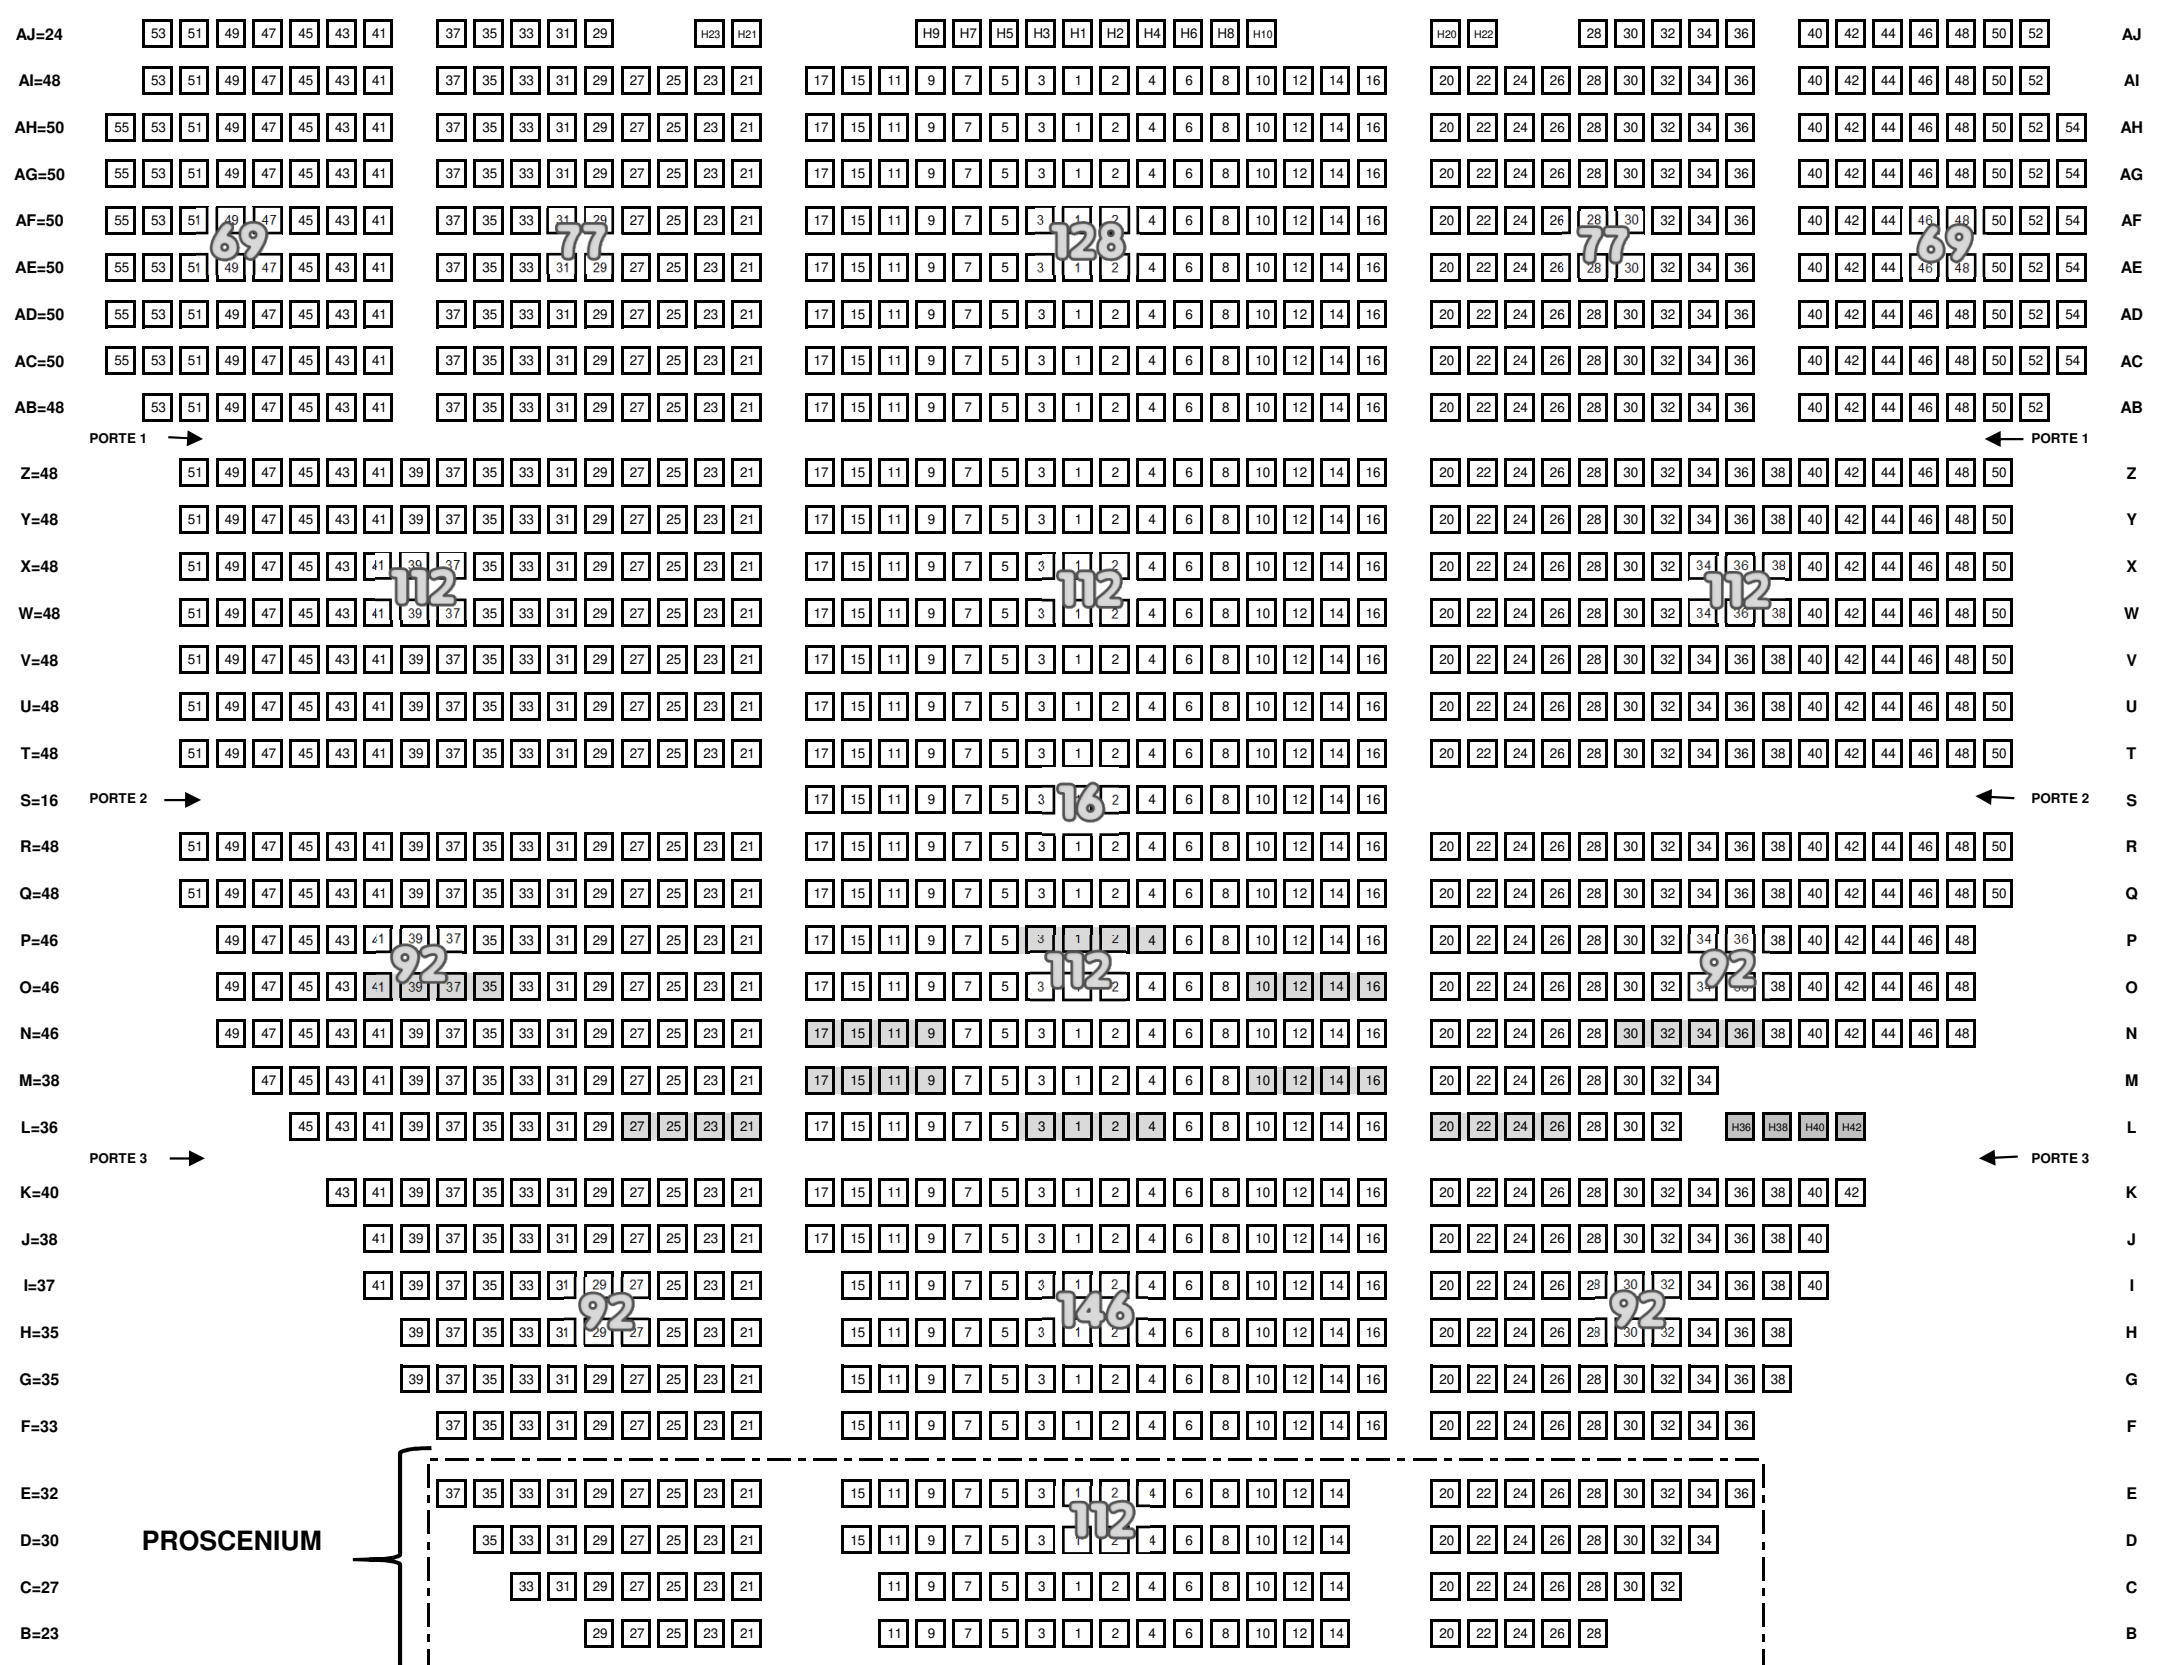

AUDITORIUM FRANCOIS 1er

1970 PLACES DONT 18 PLACES HANDICAPES

BALCON = 542 PLACES

PARTERRE = 1410 PLACES + 18 Handicapés

PROSCENIUM

SCENE