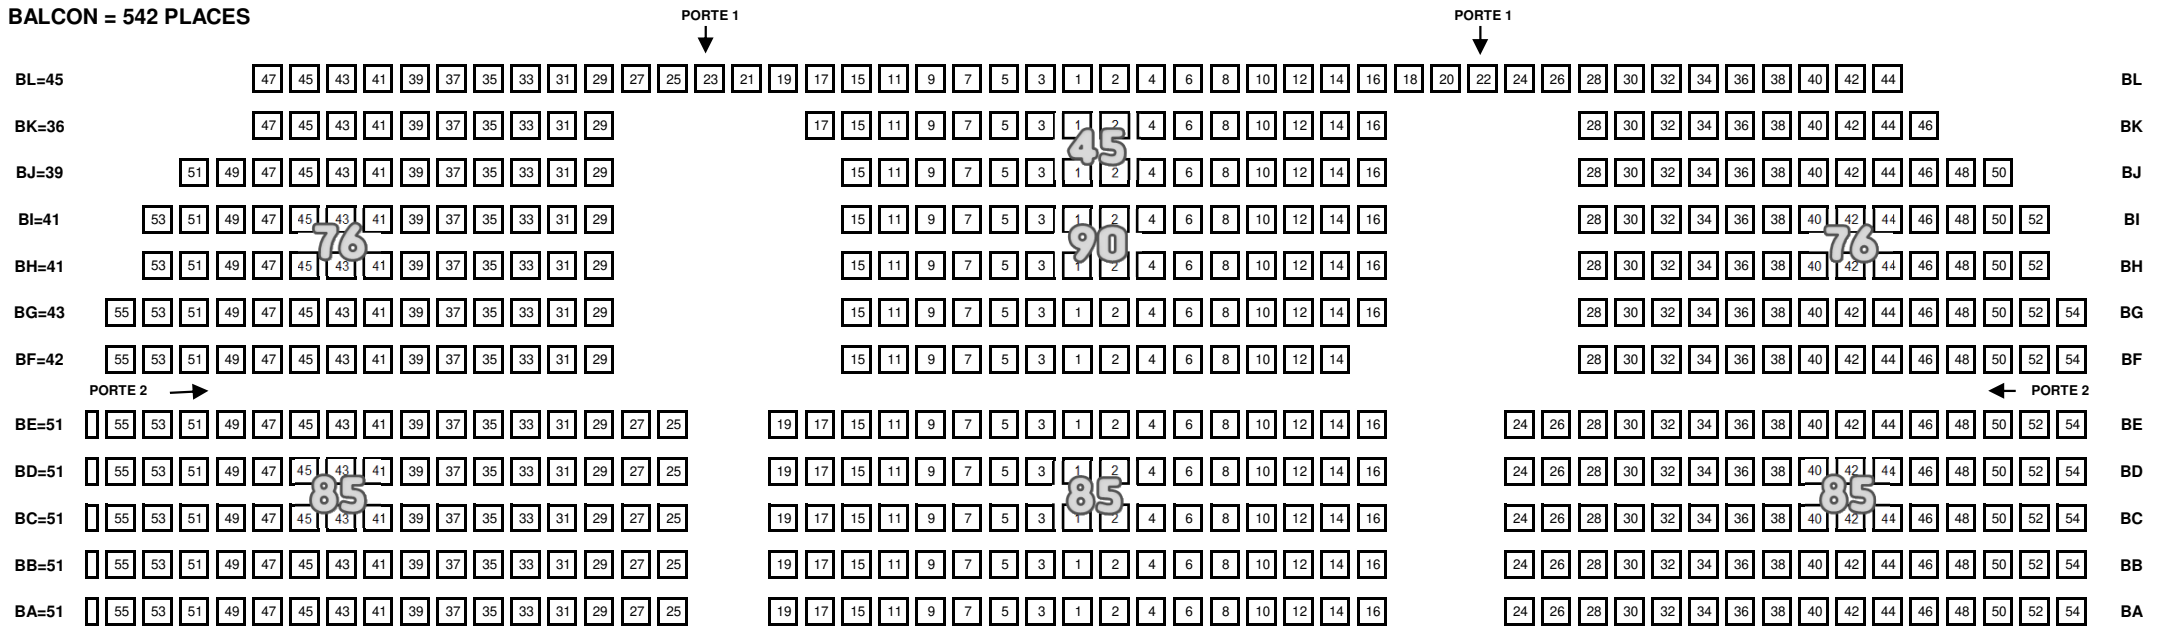

AUDITORIUM FRANCOIS 1er

1970 PLACES DONT 18 PLACES HANDICAPES

BALCON = 542 PLACES

PARTERRE = 1410 PLACES + 18 Handicapés

PROSCENIUM

SCENE